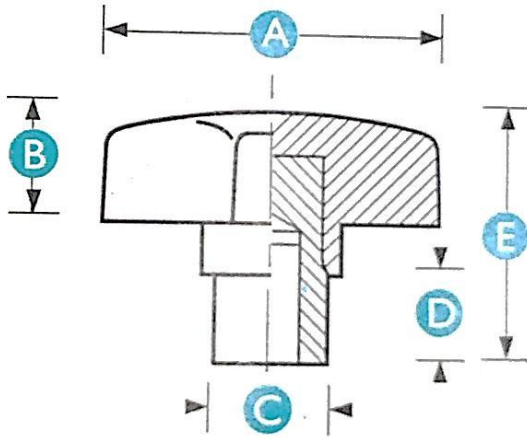

## GW-1262 Female Duroplast Star Knob

**Material**

- Body: Duroplast, gloss black
- Insert: Aluminium

Part No.	A	B	C	D	E	Thread Size
GW-1262	60	14	18	10	38	M10

## GW139 Female Duroplast Tristar Knob

**Material**

- Body: Duroplast, gloss black
- Insert: Aluminium

Part No.	A	B	C	D	Thread Size
GW-139-1	48	24	20	12	M6
GW-139-2	60	35	25	15	M8