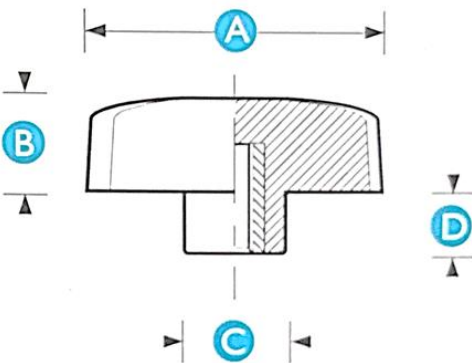

## GW-1262 Female Duroplast Star Knob

**Material**

- Body: Duroplast, gloss black
- Insert: Aluminium

Part No.	A	B	C	D	E	Thread Size
GW-1262	60	14	18	10	38	M10

## GW139 Female Duroplast Tristar Knob

**Material**

- Body: Duroplast, gloss black
- Insert: Aluminium

Part No.	A	B	C	D	Thread Size
GW-139-1	48	24	20	12	M6
GW-139-2	60	35	25	15	M8